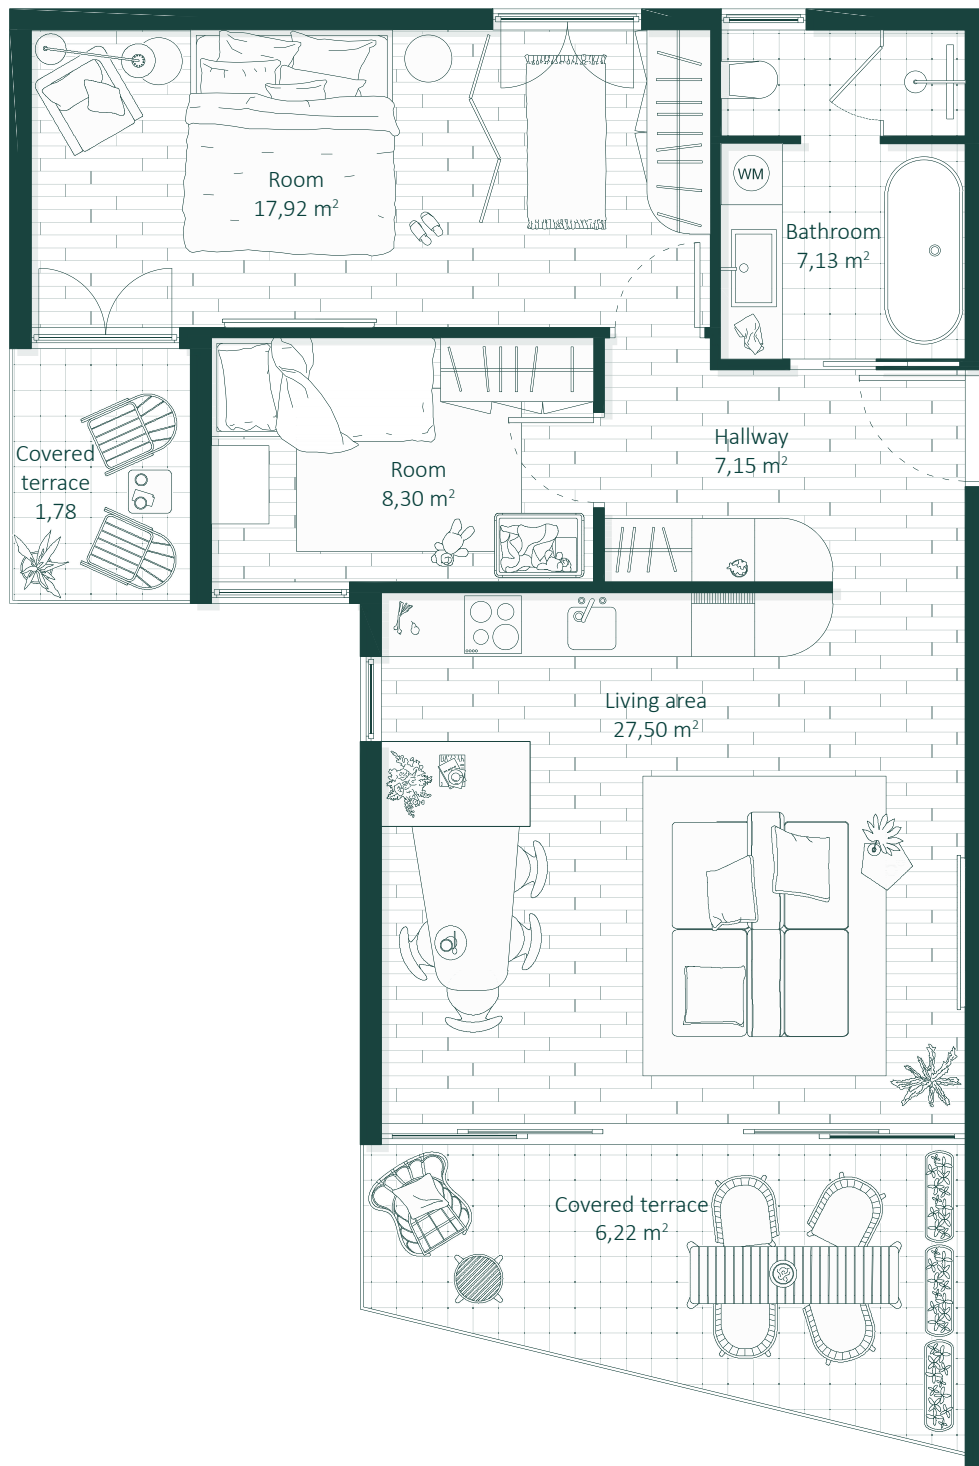

# TERRACE

luxury • living

**APARTMENT 102 TOTAL AREA 76,00 m<sup>2</sup> 2 BEDROOM 1 BATHROOM**

Sizes and dimensions are approximate, actual may vary. Floor plans are for illustrative purposes only and should only be used as such by any prospective buyer. Whilst every attempt will be made to ensure the accuracy of the floor plan contained here, measurements of doors, windows, rooms, and any other item are approximate, and no responsibility will be taken.